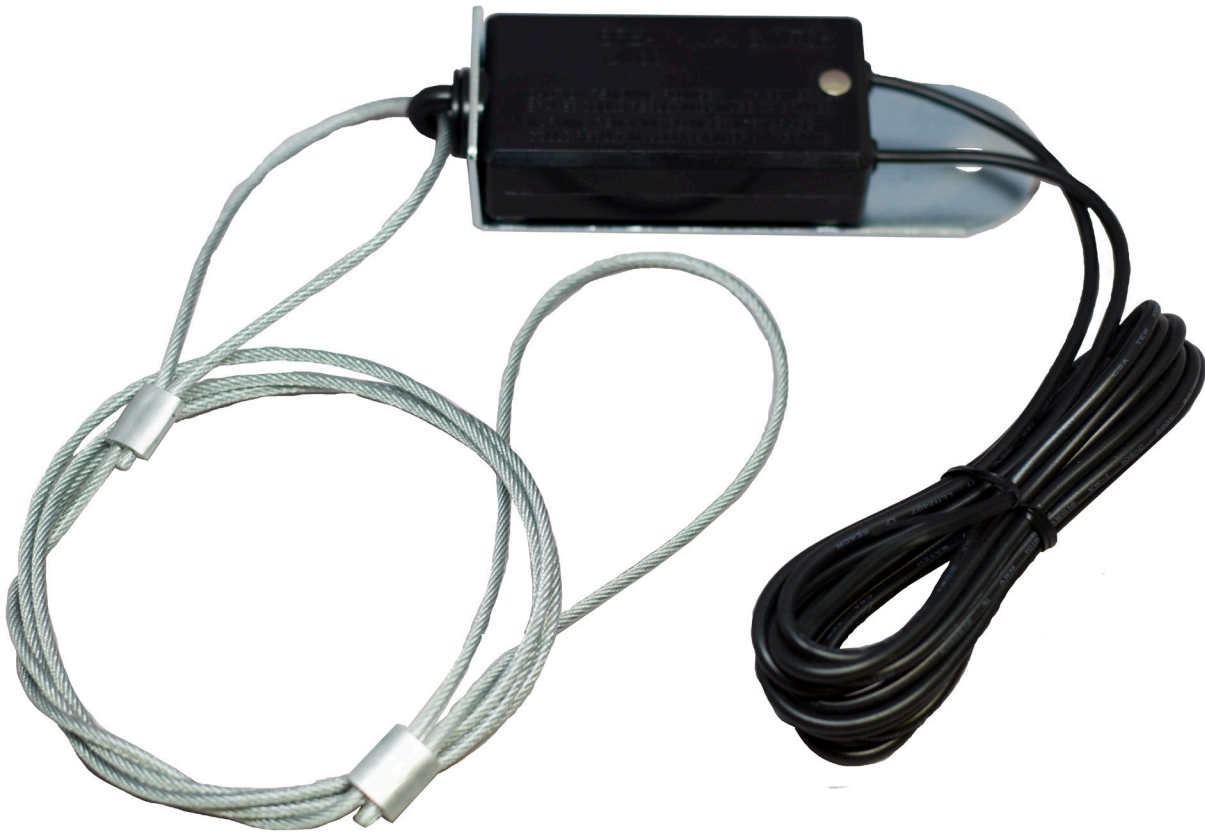

PICO[®]
CONNECT WITH PICO

0220

**NEW
PRODUCT!**

Trailer Breakaway Switch

Nobody expects a breakaway, don't hitch up a trailer without the peace of mind of knowing that you're prepared for everything.

- Connects Tow Vehicle to breakaway battery.
- Activates trailer brakes, when key is pulled during a disconnect.
- Features a nylon case to protect components from the elements.

Part #	Description
9492-11	Breakaway Switch
9493-11	Replacement Key

PICO[®]

PICO OF CANADA LTD.

An All  Canadian Company www.picocanada.com